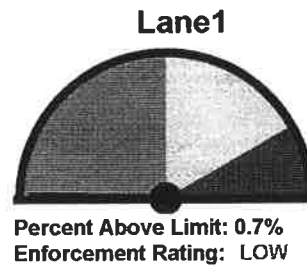

Analysis Dates:
Friday, December 02, 2016
Thursday, December 08, 2016

Equipment Used:
Trax Flex HS

Installed By:
9525 & 9527

Requested By:
9501

0% 100%
Posted Speed Limit: 25 MPH
Enforcement Tolerance: 15 MPH
Enforcement Limit: 41 MPH & Up
Percentage Above Limit: 0.4%
Enforcement Rating: LOW

Combined

1-5	6-10	11-15	16-20	21-25	26-30	31-35	36-40	41-45	46-50	51-55	56-60	61-65	>65
4	71	164	1090	9271	12023	4180	754	91	7	0	0	0	4

85 percentile = 30

Lane1 (West)

1-5	6-10	11-15	16-20	21-25	26-30	31-35	36-40	41-45	46-50	51-55	56-60	61-65	>65
2	35	62	445	3549	5964	3237	705	88	6	0	0	0	1